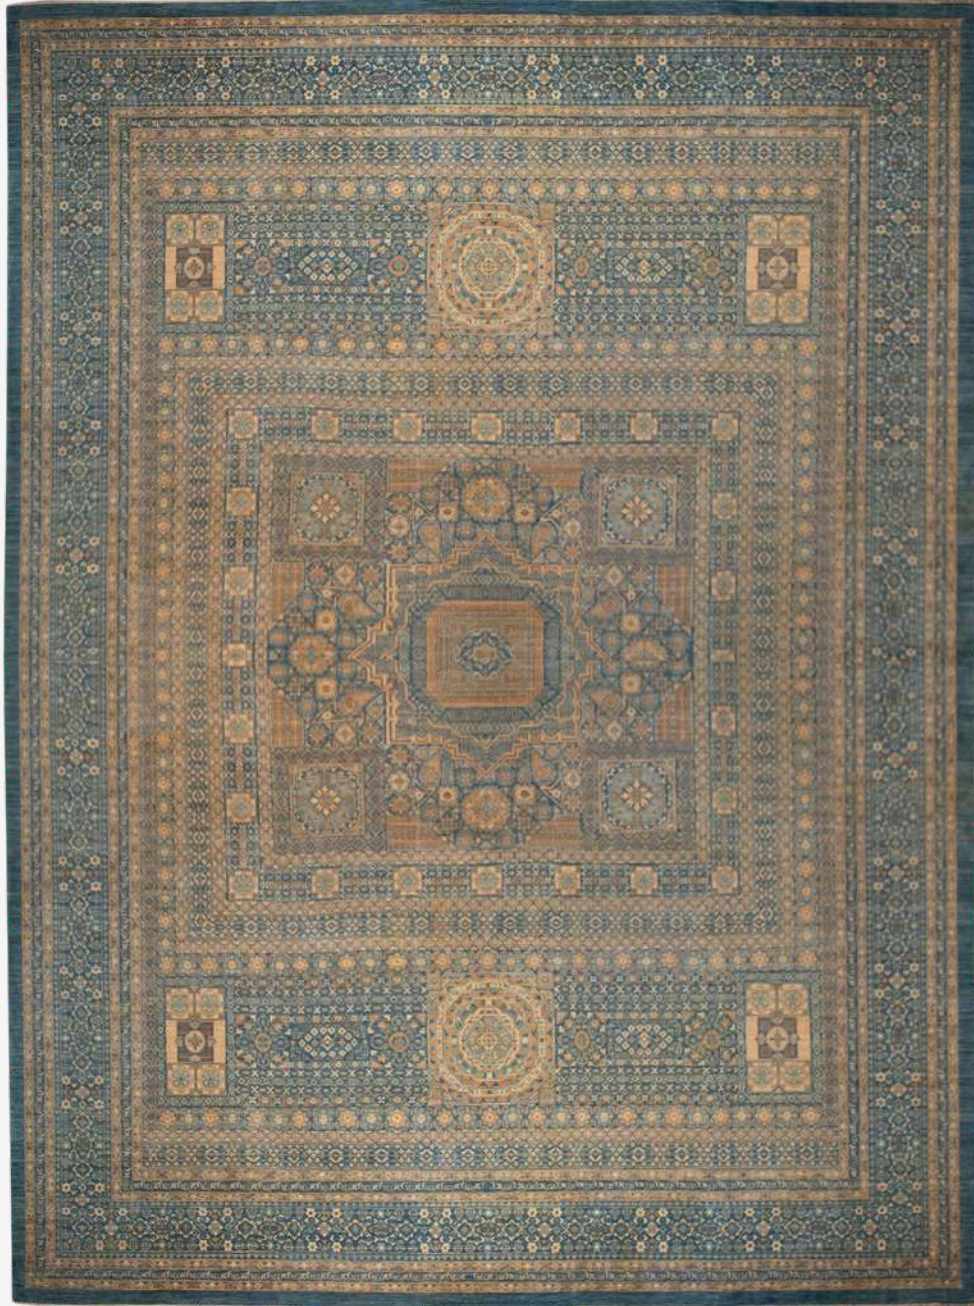

Mamlook
COLLECTION

zuleya

TNP 00377

SERIAL NUMBER

4.84 x 3.61 m

SIZE