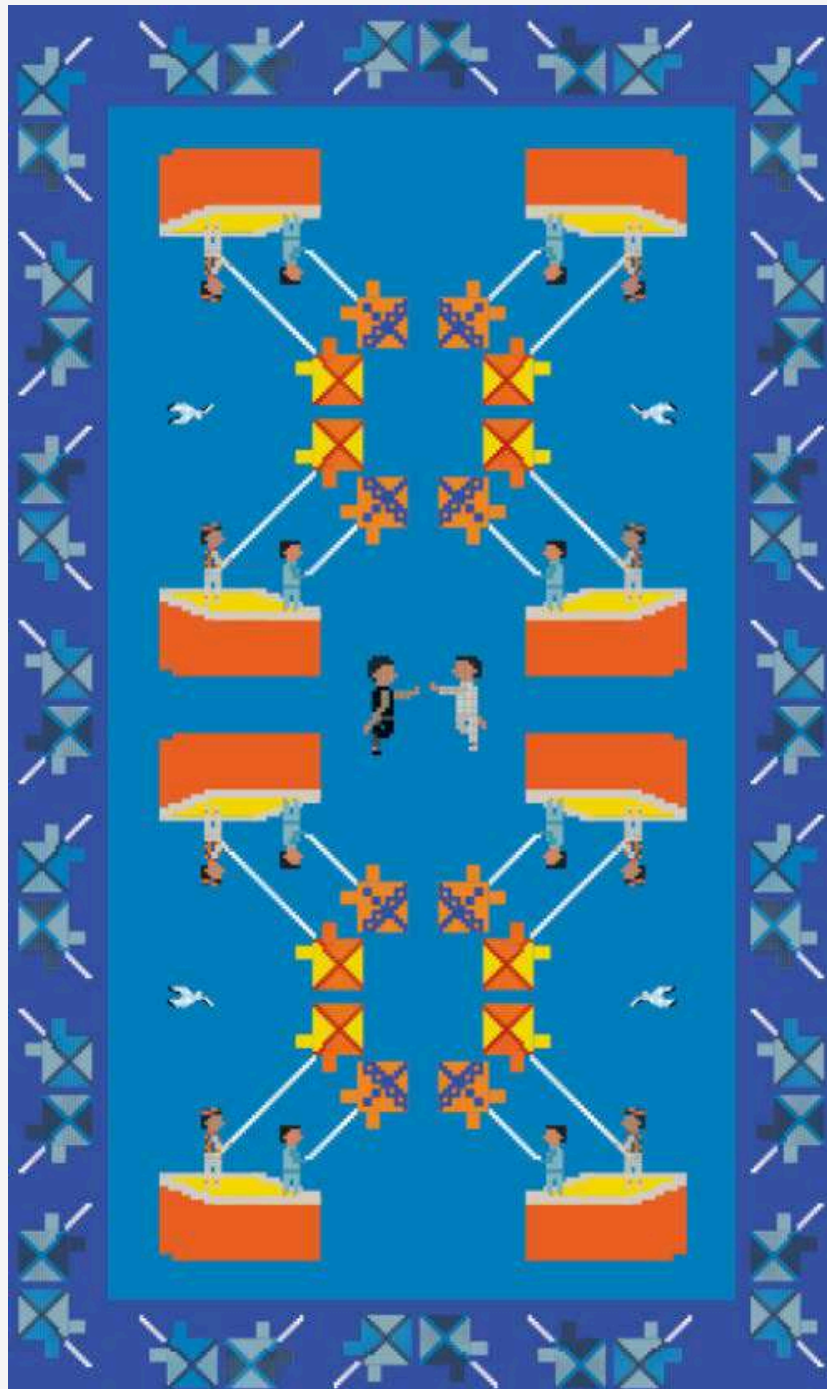

Melody of Kites - Kilim

Christopher Joshua Benton

zuleya

1.50 x 0.90 m

SERIAL NUMBER

SIZE