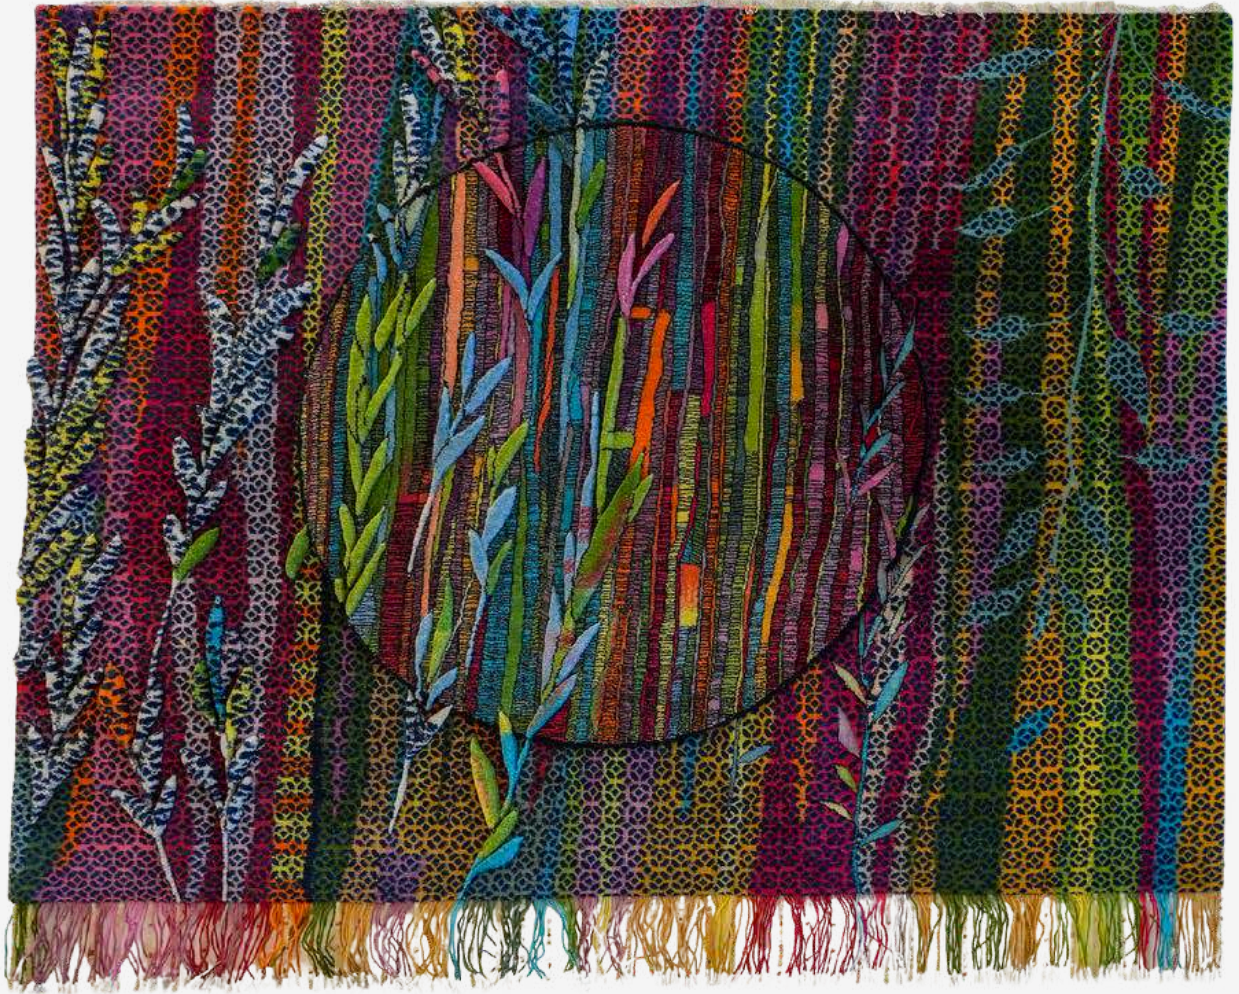

Whisper of Elements

Dr. Najat Makki

zuleya

SERIAL NUMBER

SIZE