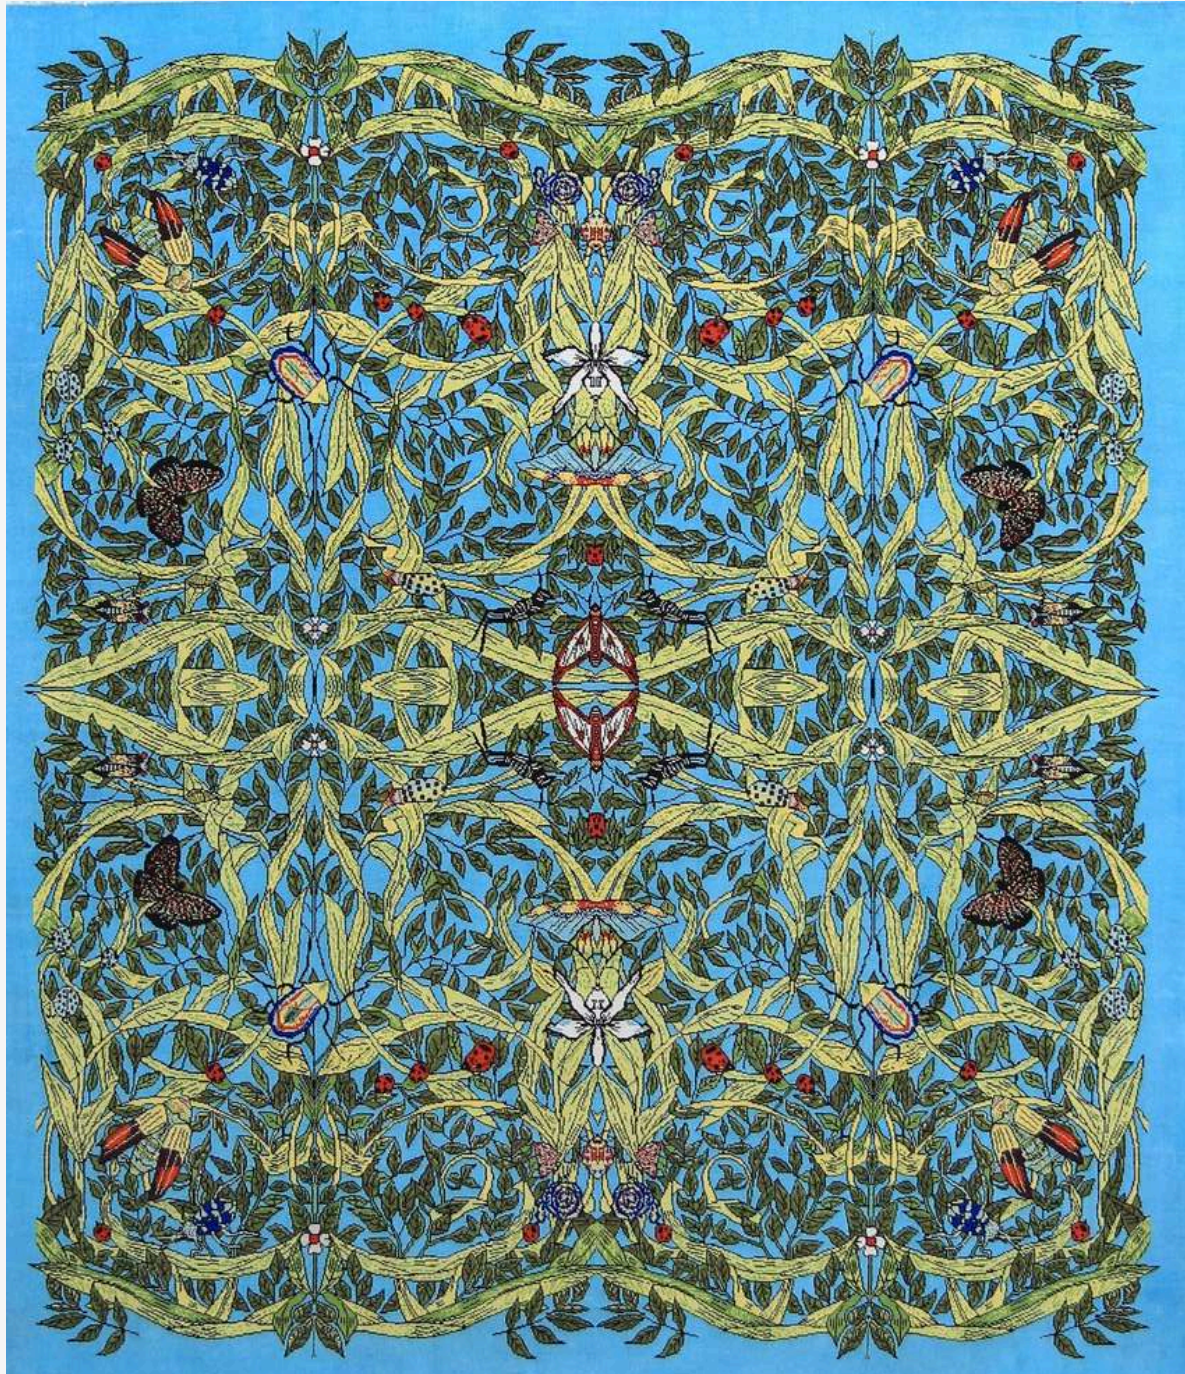

Metamorphosis

Amalie Beljafla

zuleya

5898

SERIAL NUMBER

2.45 x 2.13 m

SIZE