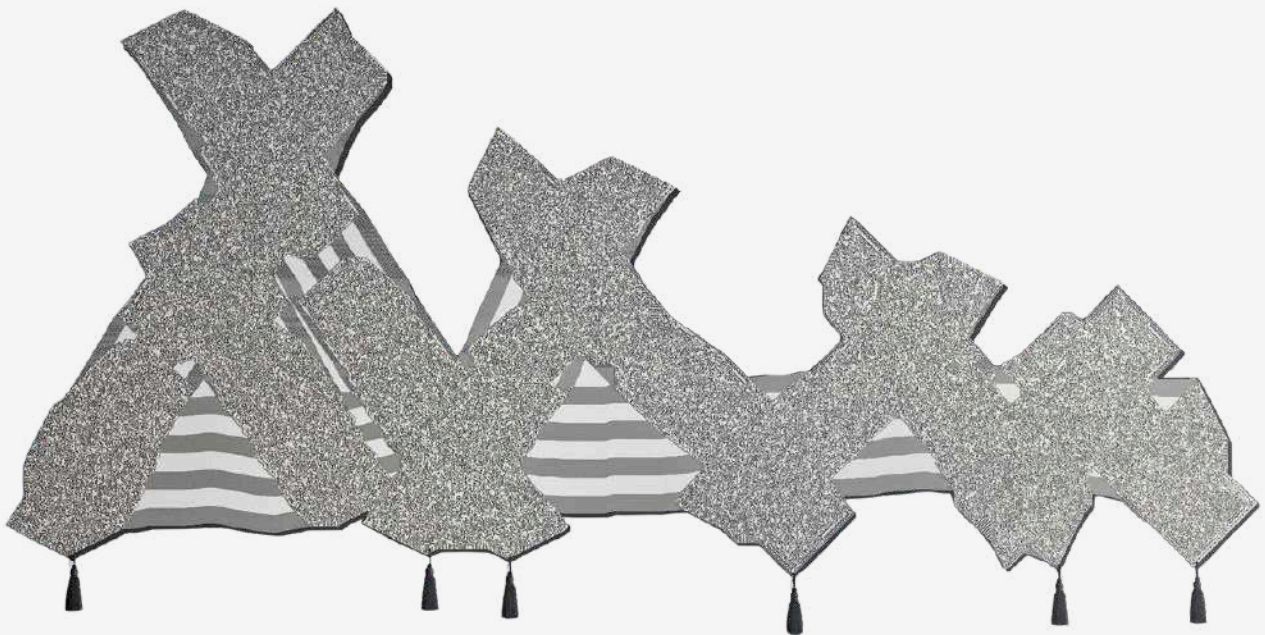

Game of Life

Agata Kurzela

zuleya

SERIAL NUMBER

SIZE