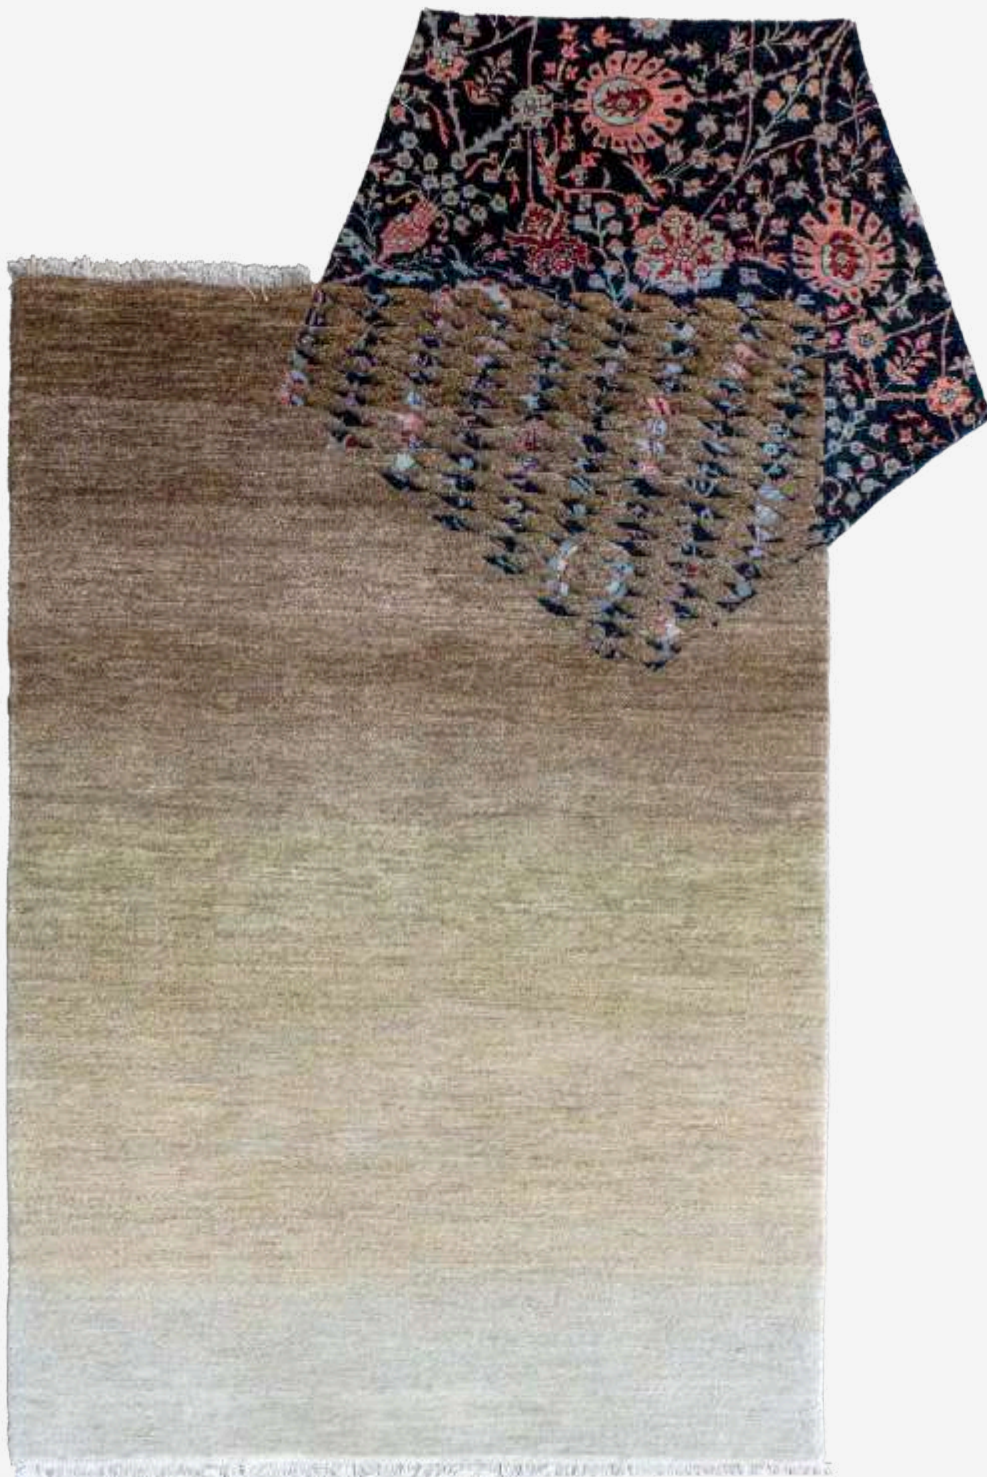

At the Edge of Love

Nada Debs

zuleya

BB 6185

SERIAL NUMBER

3.01 × 2.02 m

SIZE